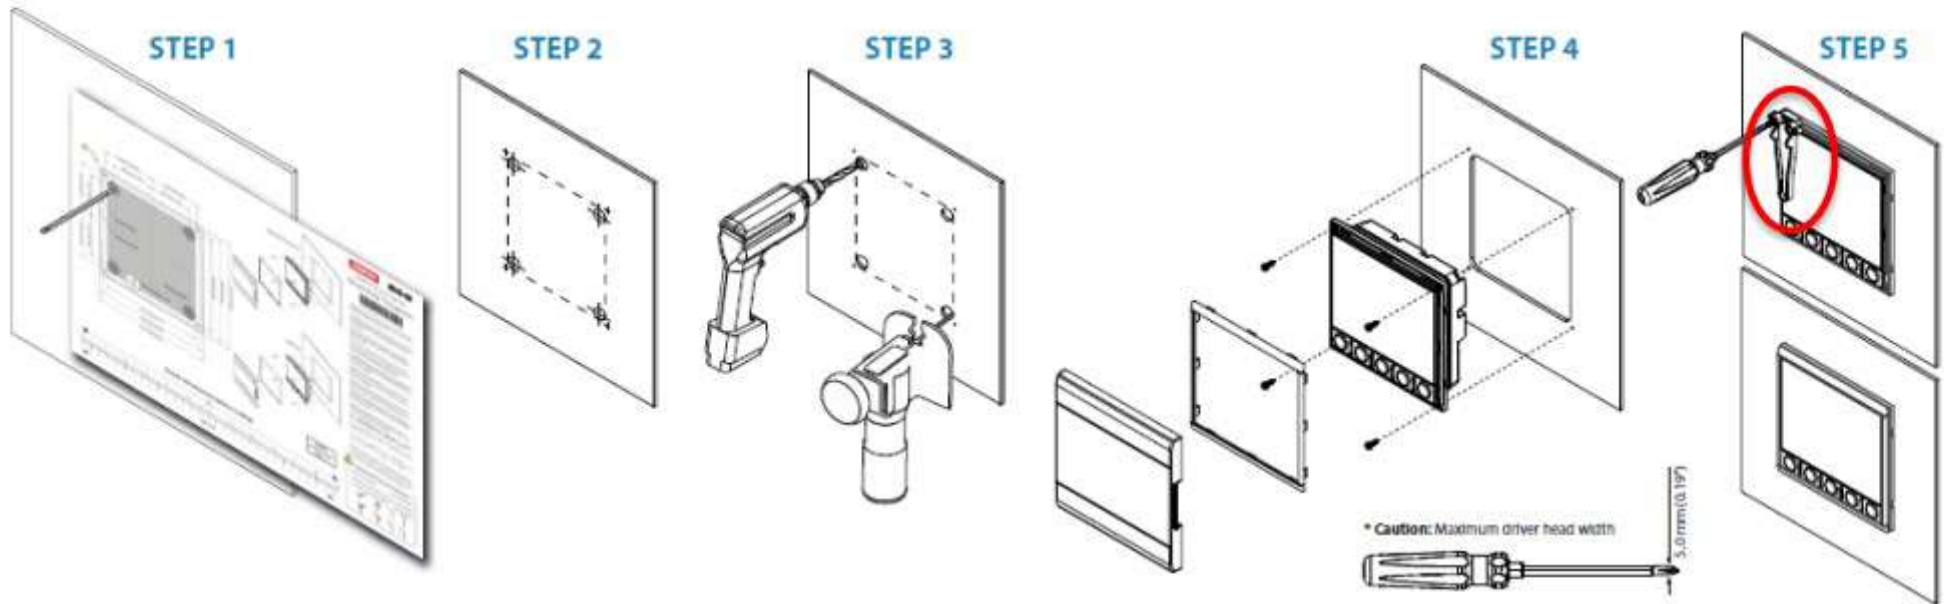

Installation & Mounting: Triton² Instrument Display

Jig tool included to protect glass during installation

B&G